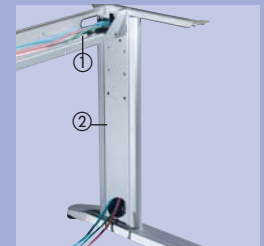

MT 50

Standard leg with modesty panel

2

types of structures

MT 40

Standard or adjustable legs. Beam

Legs adjustable in height from 62 to 86 cm for MT 40

Cable management for MT 40