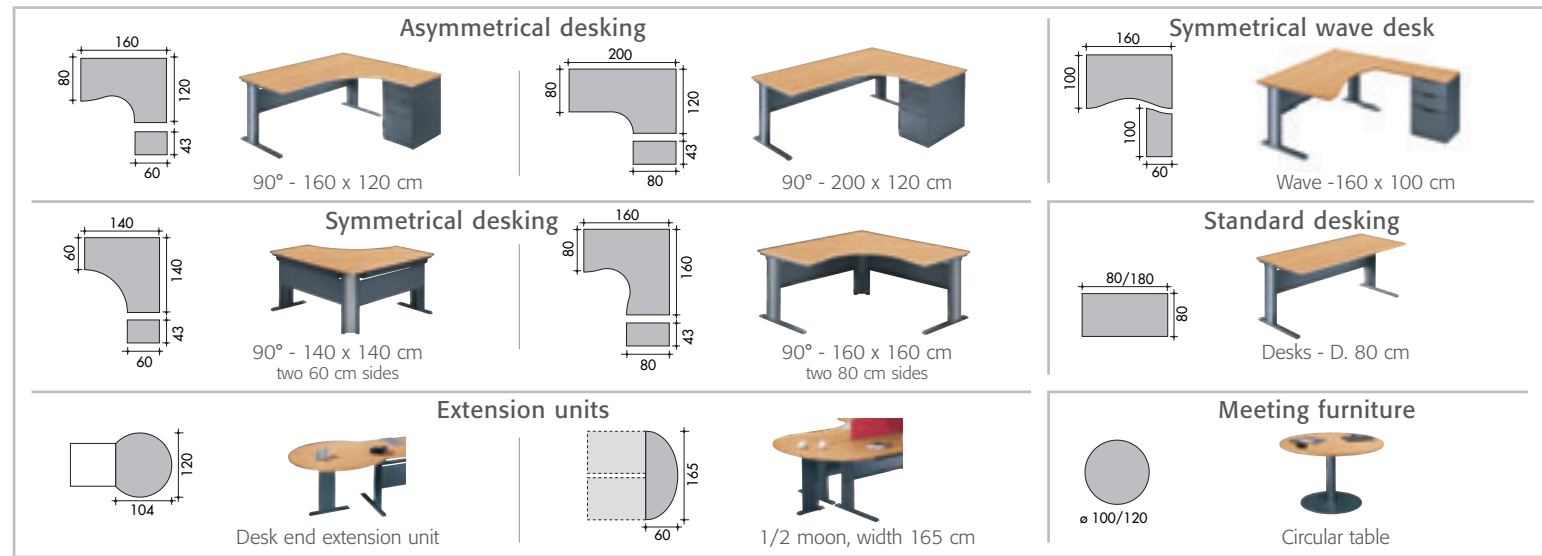

4 choices of desktop finish   2 trim colours

PERFORMER finishes

- Hard-wearing, non-reflective HPC desktops, 25 mm thick, with straight edges protected by 3 mm thick, impact-resistant ABS edge banding.
- 2 choices of frame finish : light grey (G) or graphite grey (A).
- 4 choices of desktop finish : light grey (GR), beech (HE), cherry (DM), or pear (Pi).
- 2 trim colours : light grey (GR) or graphite grey (AN).

Structure	GR	HE	DM	Pi	GR	AN
light grey	GGR	GHE	GDM	GPI		
graphite grey	AGR	AHE	ADM	API		

Price guide

PERFORMER range

codes

prices excluding VAT

90° asymmetrical desks 160 x 120

Solo desk. See options : ① ②

	Standard legs	PFF CG916X + fin. + col.	PFF CD916X + fin. + col.	£ 510

Desk plus 3 drawer metallic desk height pedestal (2 box drawers, 1 filing drawer), depth 60 cm. See options : ① ②

	Standard legs	PFF CG916M + fin. + col.	PFF CD916M + fin. + col.	£ 855

90° asymmetrical desks 200 x 120

Solo desk. See options : ① ②

	Standard legs	PFF CG920X + fin. + col.	PFF CD920X + fin. + col.	£ 555

Desk plus 3 drawer metallic desk height pedestal (2 box drawers, 1 filing drawer), depth 80 cm. See options : ① ②

	Standard legs	PFF CG920M + fin. + col.	PFF CD920M + fin. + col.	£ 925

Symmetrical wave desk 160 x 100

Solo desk. See options : ① ②

	Standard legs	PFF VA160X + fin. + col.		£ 475

Wave return for use with symmetrical wave desk

W. 100 x 60 cm on metallic desk height pedestal (2 box drawers, 1 filing drawer), depth 60 cm. See option : ①

	Graphite grey shell	PF MG106A + desktop fin.	PF MD106A + desktop fin.	£ 370
	Light grey shell	PF MG106G + desktop fin.	PF MD106G + desktop fin.	£ 370

PERFORMER range

codes

prices excluding VAT

90° symmetrical desks 140 x 140 x 60

Solo desk. See option : ①

	Standard legs	PFF CS946X + fin. + col.		£ 570

Desk plus 3 drawer metallic desk height pedestal (2 box drawers, 1 filing drawer), D. 60 cm. See options : ①

	Standard legs	PFF CS946M + fin. + col.		£ 860

90° symmetrical desks 160 x 160

Solo desk. See options : ① ②

	Standard legs	PFF CS968X + fin.+ col.		£ 675

Desk plus 3 drawer metallic desk height pedestal (2 box drawers, 1 filing drawer), D. 80 cm. See options : ① ②

	Standard legs	PFF CS968M + fin. + col.		£ 975

Standard desks

Standard legs

Adjustable legs

Desks, depth 80 cm. See options : ① ②

	W. 80 cm	PFF TA088 + fin. + col.	£ 325	PFH TA088 + fin. + col.	£ 445
	W. 120 cm	PFF TA128 + fin. + col.	£ 365	PFH TA128 + fin. + col.	£ 490
	W. 140 cm	PFF TA148 + fin. + col.	£ 380	PFH TA148 + fin. + col.	£ 505
	W. 160 cm	PFF TA168 + fin. + col.	£ 395	PFH TA168 + fin. + col.	£ 520
	W. 180 cm	PFF TA188 + fin. + col.	£ 420	PFH TA188 + fin. + col.	£ 545

Returns, depth 60 cm. See option : ②

	W. 120 cm	PFF TA126 + fin. + col.	£ 360	PFH TA126 + fin. + col.	£ 490

90° link unit

Curved 90° link unit

		PF LI090 + desktop fin.		£ 160

Extension units - Meeting furniture

Desk end extension unit

	Standard leg	PF EX111 + fin. + col.		£ 345

1/2 moon extension unit

	Standard leg	PF EX166 + fin. + col.		£ 320

Circular tables

	ø 100 cm	PF RO100 + fin.		£ 475
	ø 120 cm	PF RO120 + fin.		£ 505

Metallic mobile pedestals

(for technical specifications and other models of pedestal, see p. 98 to 101)