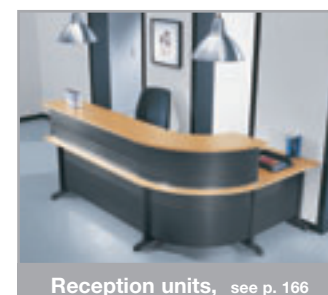

Link-up between cable trough and leg

Vertical cable casing

Support frame and swivel action cable trough

Reception units, see p. 166

PERFORMER technical information

- "L" shaped metallic legs offering plenty of legroom at each end of the desk.
- Standard legs : desk height 73 cm.
- Stabilizer feet, ø 40 mm, adjustable through 20 mm.
- Customizable with microperforated sheet steel trim panels in graphite grey or light grey.