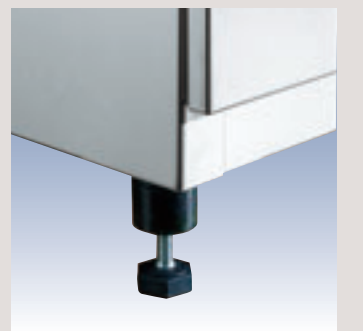

Spacers can be used to raise the height of pedestals