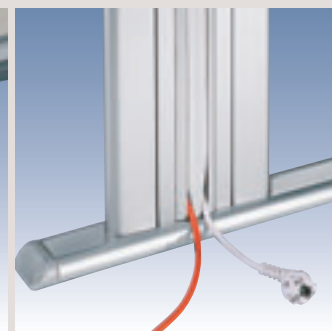

Wiring made easy

- Integral vertical and horizontal cable management systems.

Classic design

- "L" shaped standard legs.
- Matching metallic pedestals.

For price guide and optional extras, see pages 92 to 93.

Operator Furniture

PERFORMER cable management

- **Horizontal**
Via swivel action microperforated sheet steel cable trough on the visitor's side of the desk.
- **Vertical**
Within the legs via built in PVC cable casing.

Link-up between cable trough and leg

Vertical cable casing

Support frame and swivel action cable trough

Reception units, see p. 166

PERFORMER technical information

- "L" shaped metallic legs offering plenty of legroom at each end of the desk.
- Standard legs : desk height 73 cm.
- Stabilizer feet, ø 40 mm, adjustable through 20 mm.
- Customizable with microperforated sheet steel trim panels in graphite grey or light grey.