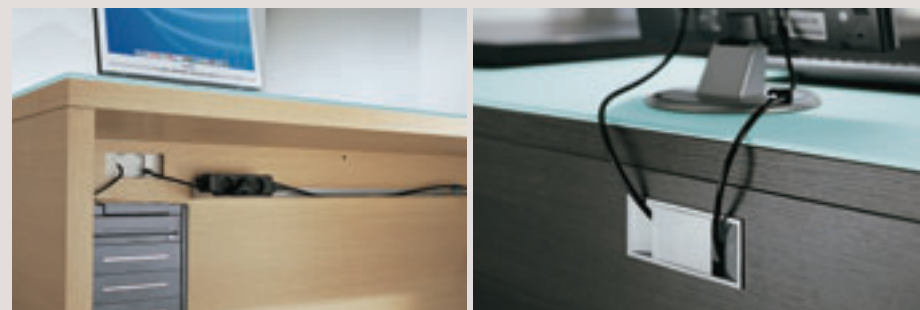

Contemporary, versatile and inexpensive, K.West is sure to be high on the wish list of many a go-ahead manager.

- 38 mm thick melamine-faced tops, legs and "return" wall. Edges protected by 2 mm thick strips of ABS. Surface of return also available in white lacquered glass (matt finish).
- Height of main desks : 74 cm
- Height of returns and pedestals : 69 cm.
- Structural modesty panel.

### Structure :

- 20 mm thick, melamine-faced structural modesty panel, height 35 cm.
- Reversible (left-hand or right-hand) return wall with built-in rectangular cable ports. Surface available in melamine or in matt lacquered glass (8 mm thick). This glass version is silky to the touch with a matt finish which makes it easier to look after.
- Panel leg, width 60 cm, set back for added stability.

### K.WEST complementary units

The K. West range includes a choice of matching storage units : mobile pedestals, low cabinets with doors in melamine or matt lacquered glass and melamine cupboards. Meeting tables are also available in square, 120 x 120 cm, and rectangular, 200 x 100 cm, models, each fitted with tubular steel legs in an aluminium lacquered finish (60 mm square section).