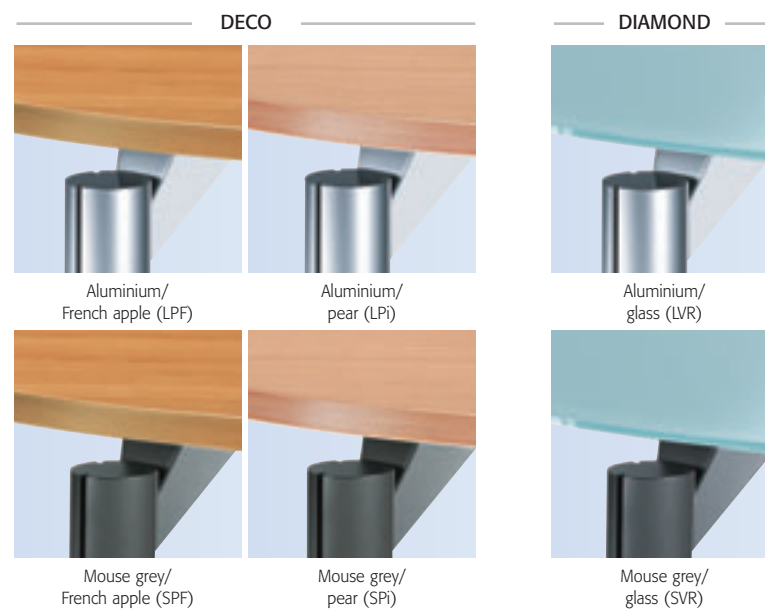

DESIGNER EXECUTIVE FURNITURE

5 YEAR
GUARANTEE

SURF

Refreshingly different, with curves in all the right places !

Desktops available in 2 choices of finish :

- **Diamond** : 12 mm thick, made from toughened glass with polished edges. Lacquered finish.
- **Deco** : 38 mm thick, HPC board in a French apple or pear finish. Straight edges protected by 3 mm thick strips of impact-resistant ABS.

Total desk height : 72 cm.

High quality, ergonomically-designed features

- Desktops in soft, rounded shapes.
- Metallic legs, ø 10 cm, in an aluminium or mouse grey epoxy lacquered finish.
- Stabilizer feet, adjustable through 2.5 cm.
- Curved modesty panels, height 40 cm, made from perforated sheet steel in an aluminium or mouse grey lacquered finish.

SURF DIAMOND

A dynamic collection of top quality executive furniture combining glass and metal.
 Desktops made from toughened glass, 12 mm thick .
 Polished edges in a lacquered finish.

Warm tones and flowing lines are the hallmarks of this contemporary collection. Desktops, 38 mm thick, in a French apple or pear finish. Straight edges protected by 3 mm thick strips of impact-resistant ABS.