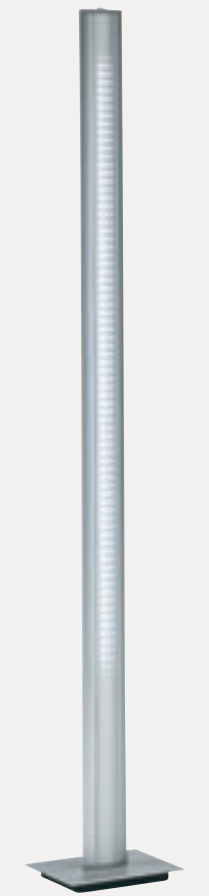

### Choose the light source best suited to your requirements

	Main characteristics	Service life (H)	Luminous efficiency (Lumen / watt)	Heat emission	Operating cost (incandescent lighting = 1)
<b>Incandescent lighting</b> 	Traditional, good quality lighting.	Up to 1 000 Hours ■	10 to 15 L/W ■	++ ■■	1 ■■■
<b>Halogen lighting</b>  <p>Uplighter      Lamp</p>	Accurate lighting, very similar to natural light.	Up to 4 000 Hours ■■■	22 to 25 L/W ■■■	++++ ■■■■	2 ■■■■■
<b>Fluorescent lighting</b> 	Effective and inexpensive. Recommended by occupational health professionals.	Up to 20 000 Hours ■■■■■■■■■■	40 to 80 L/W ■■■■■■■■■■	+ ■	0.6 ■■
<b>LED lighting</b> 	Light emitting diode. The latest in lighting technology. Offers a very long service life combined with very little energy consumption.	Up to 100 000 Hours ■■■■■■■■■■■■■■■■■■■■	> 100 L/W ■■■■■■■■■■■■■■■■■■■■	0	0.2 ■
<b>Euro Converter Plug (ECP)</b> 	<p>The Euro Converter plug is an adaptor which converts 2.5A CEE7 (XVI) Europlugs to the BS1363 system format (European 2 pin to UK 3 pin). With its hinged lid, secured with a screw, external fuse access and no loose parts.</p> <p>The lamps delivered with a ECP are marked with a "*". The other lamps have a UK moulded plug.</p> <p>Standards: the product is approved to BS5733, BS1363 plug/socket features and BS1362 fuse link. Approved by BSI. Also to PAS003. Product complies with current RoHS standards.</p> <p>Colour: Black. Voltage: 240 V 50Hz. Current rating: 2.5A. Load: 600W (max.). Fuse: 5A BS1362. Material: Thermoplastic PP or nylon. Cadmium free. Weight: 45g (typical).</p>				

# halogen and incandescent lamps and uplighters

- 4 halogen models : Articulated, Freedom, Status, Classica.
- 2 incandescent models : Quatro, Cosy.

③ L BELPK AL or NR

**LUDOR**

Height 185 cm.

In aluminium (AL) or black (NR).

④ L LULPK AL or NR

**\*FRAME**

Height 172 cm.

Dimmer switch. Aluminium finish.