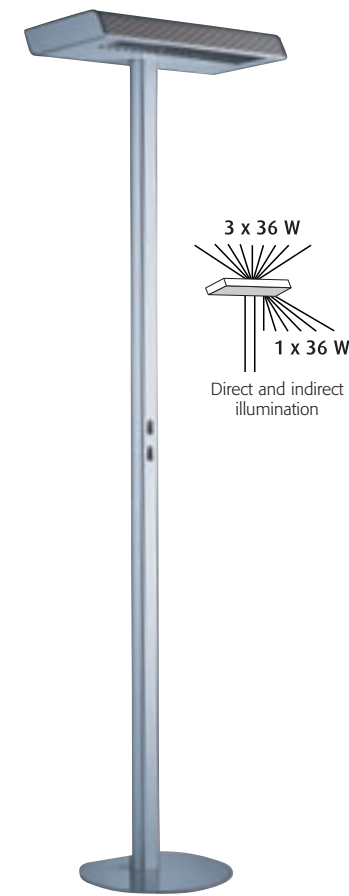

## Incandescent lamps

**\*DIABOLO LAMP\*\***  
Height 55 cm.  
In chrome.  
⑫ L DBSOK CH

**\*COSY**  
H. 66 cm (46 cm mounted on aluminium rail). In graphite grey (AN) or aluminium (AL). Shade in white. Blue, yellow or plum-coloured shades available on request.  
⑬ base mounted L COSOK AL or AN  
⑭ for rail L CORAK AL or AN

\* Delivered with Euro Converter plug. - \*\* bulb not supplied.

fluorescent lamps and uplighters

Metal finish

Wood finish

3 x 36 W  
1 x 36 W  
Direct and indirect illumination

**SOLSTICE**

Height 185 cm. Aluminium. Direct illumination (1 x 36W fluorescent tube) / indirect illumination (3 x 36W fluorescent tubes). Both light sources can be switched on and off independently. Electronic ballast. Switch on stem.

① L SOLPK AL

**COMPACT**

Height 36 cm.  
In grey (GR) or black (NR).

⑥ L CPSOK GR or NR

**\*ISOS**

Maximum reach 65 cm. In aluminium (AL) or graphite grey (AN).

⑪ base mounted L ISSOK AL or AN ⑫ clamp mounted L ISPIK AL or AN ⑬ for rail L ISRAK AL or AN