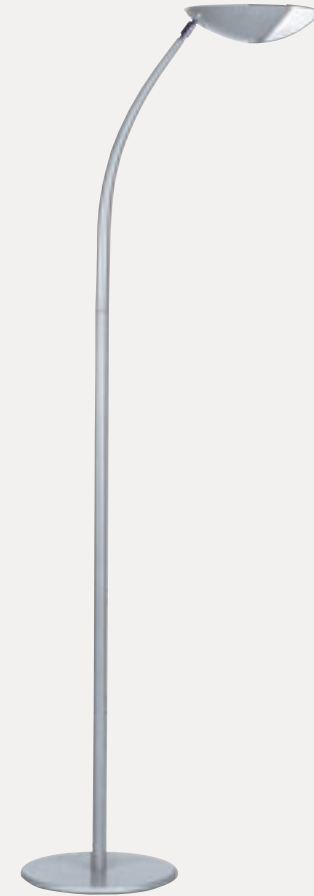

LUDOR

Height 185 cm.

In aluminium (AL) or black (NR).

④ L LULPK AL or NR