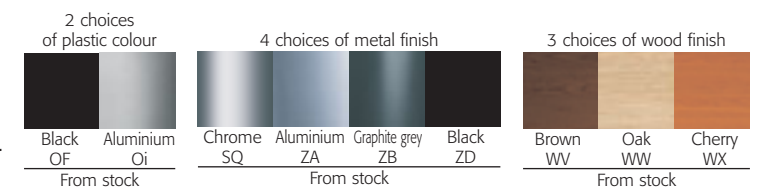

## Fluorescent lamps

Cosy (\*)  
In aluminium (ZA).

Quatro (\*)  
In chrome-plated steel with square stem in stained ash. Available in brown (WV), cherry (WX) or oak (WW).

Beverly (\*)  
In stained and varnished wood. Available in cherry (WX) or brown (WV).

Rainbow (\*)  
In chrome-plated steel (SQ).

Diabolo (\*)  
In chrome-plated steel (SQ).

Delta  
Made from aluminium and ABS. Available in aluminium (ZA) or graphite grey (ZB). Available in base (\*) or clamp (#) mounted versions.

Frisco (\*)  
In aluminium (ZA) or black (ZD).

Study (\*)  
Made from lacquered steel in aluminium (ZA).

Eco (\*)  
ABS head and articulated metal arm. In aluminium (ZA) or black (ZD). Available in base or clamp mounted versions.

Fluo (\*)  
ABS in aluminium (Oi) or black (OF).

Vision (\*)  
Metal in a satin aluminium finish (ZA).

(\*) Supplied with certified Euro adapter  
(#) Not suitable for UK and Eire market  
(☆) UK plug

For prices, optional extras and technical specifications, see separate price guide, pages 220 - 222.